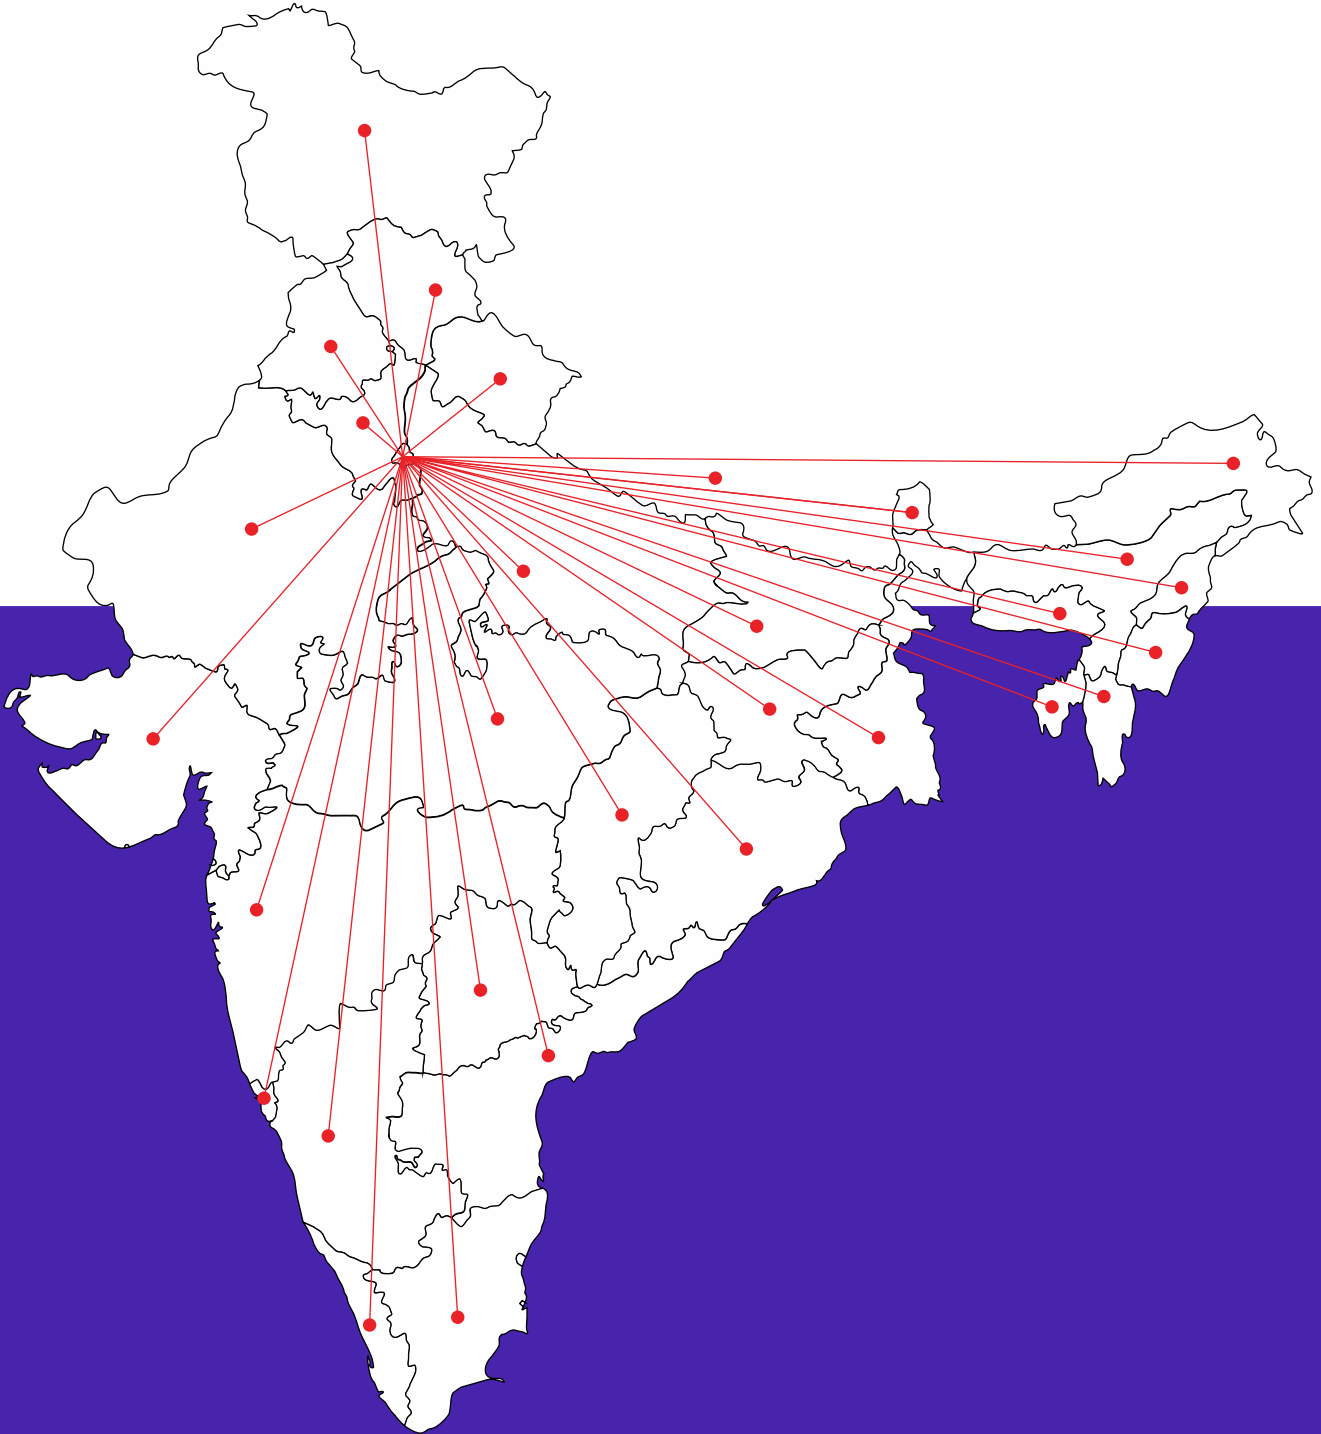

A LEGACY SINCE 1983